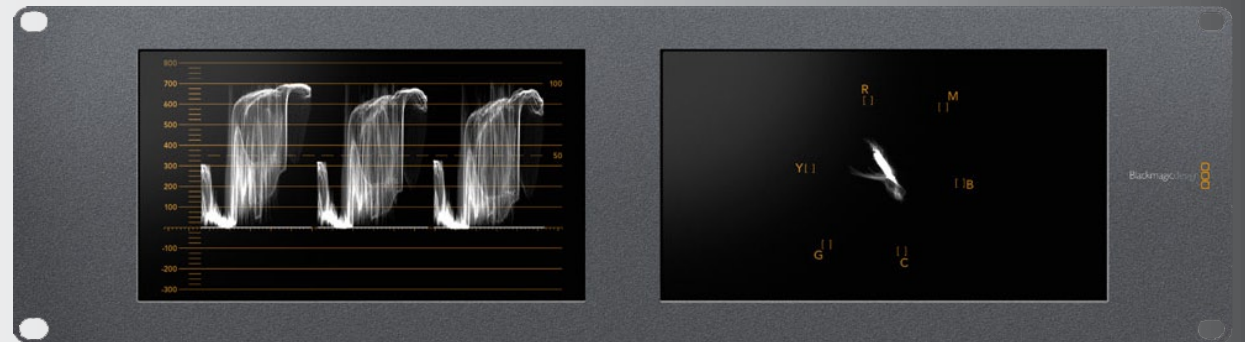

BLACKMAGIC ATEM 1 M/E ADVANCED PANEL

SPECS LINK

DISK RECORDER:

BLACKMAGIC HYPERDECK STUDIO 12G

*USED FOR PROGRAM RECORDING

SPECS LINK

TEST EQUIPMENT:

BLACKMAGIC SMARTSCOPE DUO 4K

*USED FOR EACH CAMERA CHECK

SPECS LINK

VIEWING EQUIPMENT:

ATOMOS SUMO 19" MONITOR

*USED FOR PROGRAM & EACH CAMERA CHECK

SPECS LINK

INTERCOM:

EARTEC FULL DUPLEX WIRELESS INTERCOM